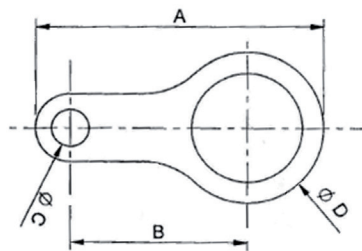

Capri Earth tags - accessories

ISO - METRIC SELECTION TABLE						
EARTH TAG					NICKEL PLATED BRASS CATALOG NUMBER	STAINLESS STEEL 316L CATALOG NUMBER
THREAD SIZE	A	B	C	D		
16	48.5	30.0	6.5	24.5	CAP567034	CAP567039
20	53.8	33.0	7.0	28.6	CAP567054	CAP567059
25	61.5	36.0	10.5	34.0	CAP567074	CAP567079
32	73.0	41.0	12.2	42.0	CAP567094	CAP567099
40	86.5	44.5	13.5	54.0	CAP567124	CAP567129
50	111.5	58.0	13.5	67.0	CAP567154	CAP567159
63	125.5	67.0	13.5	77.0	CAP567184	CAP567189
75	137.5	73.0	13.5	89.0	CAP567194	CAP567199
90	167.0	93.0	13.5	109.5	CAP567214	CAP567219
110	214.0	125.0	13.5	138.0	CAP567234	CAP567239

All dimensions in mm.

NPT - SELECTION TABLE						
EARTH TAG					NICKEL PLATED BRASS CATALOG NUMBER	STAINLESS STEEL 316L CATALOG NUMBER
THREAD SIZE	A	B	C	D		
1/2"	61.5	33.0	10.5	28.6	CAP567064	CAP567069
3/4"	73.0	36.0	12.2	34.0	CAP567084	CAP567089
1"	73.0	41.0	12.2	42.0	CAP567104	CAP567109
1 1/4"	86.5	44.5	13.5	54.0	CAP567134	CAP567139
1 1/2"	111.5	58.0	13.5	67.0	CAP567154	CAP567159
2"	125.5	67.0	13.5	77.0	CAP567174	CAP567179
2 1/2"	137.5	73.0	13.5	89.0	CAP567194	CAP567199
3"	167.0	93.0	13.5	109.5	CAP567214	CAP567219
3 1/2"	188.0	107.3	13.5	121.5	CAP567224	CAP567229
4"	214.0	125.0	13.5	138.0	CAP567244	CAP567249

All dimensions in mm.